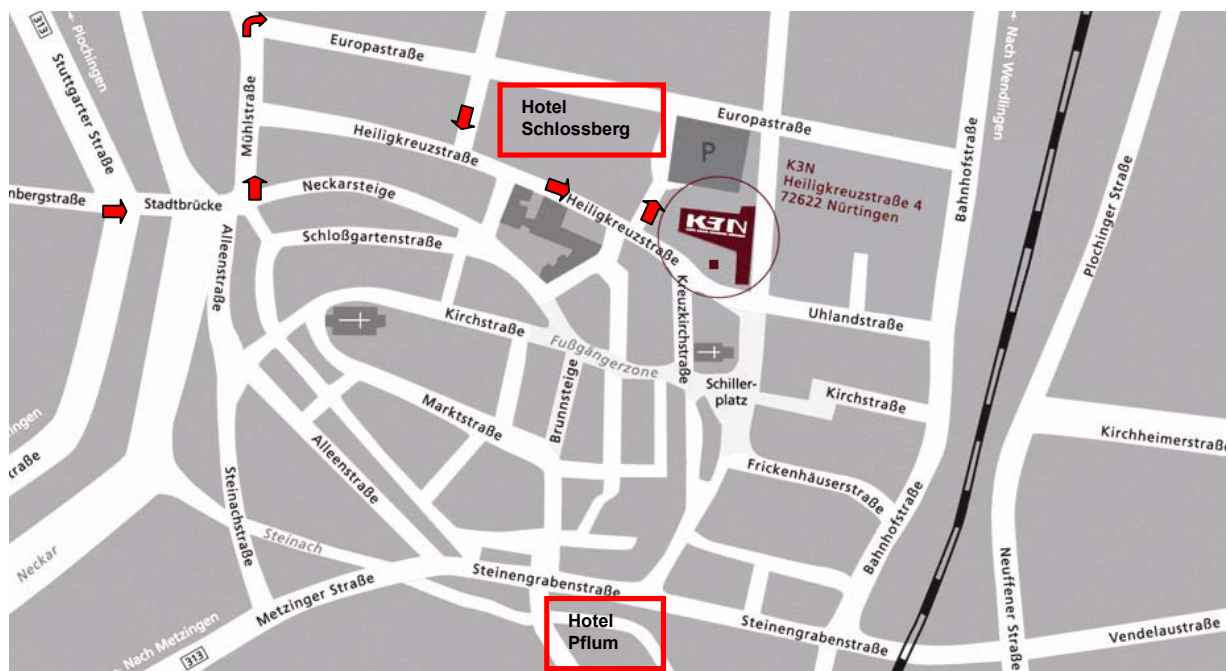

How to find us

By car: Coming from Karlsruhe, Stuttgart or Munich along Highway **A 8**: Take **exit Wendlingen/Nürtingen** to **B 313** leading to Nürtingen. Drive straight on direction Nürtingen and “Nürtingen/Zentrum”. At the 5th traffic light take the left track and then turn to the left over the bridge direction “Zentrum”, “Polizei” (police station). After the bridge turn left again, follow the street until “Europastraße”. At “Hechinger Straße” you turn right until “Heiligkreuzstraße” where you turn left again. After approximately 100 metres you will see the multi-storey car park of the Congress Hall K3N on the left hand side.

By rail: Main station Stuttgart, Regional express train to Nürtingen (R1, R8, R73)

By aircraft: Airport Stuttgart, taxi from airport to Nürtingen; public transport: metro/”S-Bahn” (S2), → bus (bus74)

Congress Hall K3N, Heiligkreuzstraße 4, 72622 Nürtingen