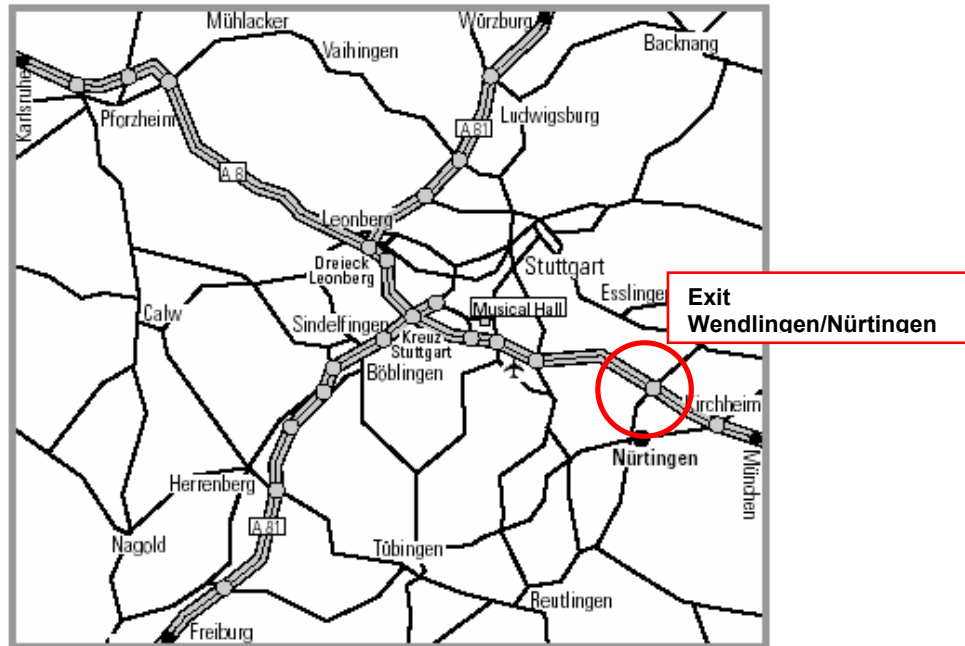

How to find us

By car: Coming from Karlsruhe, Stuttgart or Munich along Highway **A 8**: Take **exit Wendlingen/Nürtingen** to **B 313** leading to Nürtingen. Drive straight on direction Nürtingen and “Nürtingen/Zentrum”. At the 5th traffic light take the left track and then turn to the left over the bridge direction “Zentrum”, “Polizei” (police station). After the bridge turn left again, follow the street until “Europastraße”. At “Hechinger Straße” you turn right until “Heiligkreuzstraße” where you turn left again. After approximately 100 metres you will see the multi-storey car park of the Congress Hall K3N on the left hand side.

By rail: Main station Stuttgart, Regional express train to Nürtingen (R1, R8, R73)

By aircraft: Airport Stuttgart, taxi from airport to Nürtingen; public transport: metro/”S-Bahn” (S2), → bus (bus74)

Congress Hall K3N, Heiligkreuzstraße 4, 72622 Nürtingen